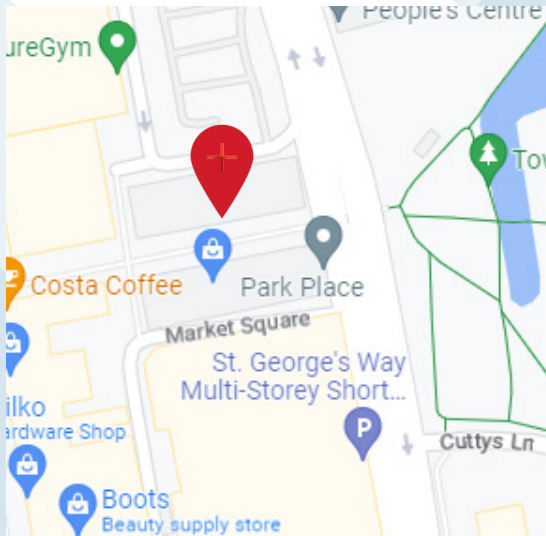

How to find us: CHEC Stevenage

CHEC Stevenage,
85 Queensway,
Stevenage,
SG1 1EA

0344 264 4160

Directions:

Directions via A602:

Head south on A1(M). At junction 8, take the A602 exit to Hitchin/Stevenage (North). At the roundabout, take the 2nd exit onto Hitchin Road/A602. At the roundabout, take the 2nd exit and stay on Hitchin Road/A602. At the roundabout, take the 2nd exit and stay on Hitchin Road/A602. Use any lane to turn slightly left onto Lytton Way/A602. Use the right 2 lanes to turn slightly right to stay on Lytton Way/A602. Continue to follow A602. Use the left lane to turn right onto James Way/A602. Slight left onto Lytton Way/A602. At the roundabout, take the 2nd exit and stay on Lytton Way/A602. At the roundabout, take the 2nd exit and stay on Lytton Way/A602. At the roundabout, take the 2nd exit and stay on Lytton Way/A602. At the roundabout, take the 1st exit onto St George's Way. Turn left onto into St George's Way Multi-Storey Short Stay Car Park. Alternatively, for the Forum Car Park, continue on St George's Way. Take the first exit at the roundabout into the car park entrance. Exit the vehicle and follow Queensway pedestrian path, past the post office and towards Poundland. **CHEC Stevenage will be on the left.**

Directions via Broadhall Way/A602:

Head East on Broadhall Way/A602. At the roundabout, take the 4th exit and stay on Broadhall Way/A602. At the roundabout, take the 2nd exit and stay on Broadhall Way/A602. At the roundabout, take the 3rd exit onto Monkswood Way/A602. At the roundabout, take the 2nd exit onto St George's Way. Turn left into St George's Way Multi-Storey Short Stay Car Park. Alternatively, for the Forum Car Park, continue on St George's Way. Take the first exit at the roundabout into the car park entrance. Exit the vehicle and follow Queensway pedestrian path, past the post office and towards Poundland. **CHEC Stevenage will be on the left.**