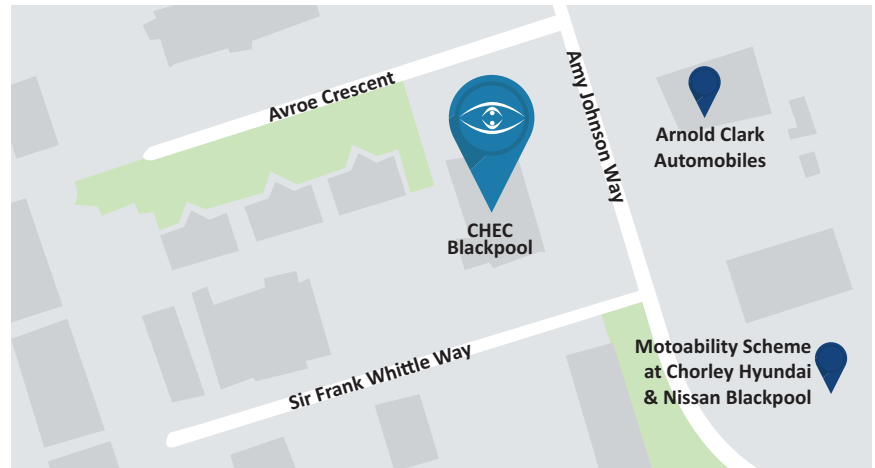

CHEC Blackpool

 **CHEC Blackpool**
Progress House
Avroe Court
Avroe Crescent
Blackpool
FY4 2DP

Appointment Tel:
0344 264 4160

Directions

By Car Via M55:

Exit M55, keeping left to merge on to Progress Way (A5230). Continue on Progress Way as the road becomes Squires Gate Lane (A5230). At the roundabout, take the 3rd exit to continue straight and stay on Squires Gate Lane (A5230). Exit Squires Gate Lane (A5230) and turn left onto Amy Johnson Way (by Morrisons Superstore). At the roundabout, take the 2nd exit to continue straight on Amy Johnson Way. Take the 2nd right onto Avroe Crescent, **CHEC Blackpool will be the 2nd building on the left.**

By Car via Blackpool:

Exit Squires Gate Lane (A5230) and turn left onto Amy Johnson Way (by Morrisons Superstore). At the roundabout, take the 2nd exit to continue straight on Amy Johnson Way. Take the 2nd right onto Avroe Crescent, **CHEC Blackpool will be the 2nd building on the left.**

By Bus:

Halfway House (9 min walk)

By Train:

Squires Gate (18 mins walk)

Amenities

-  Car park available
-  Wheelchair available